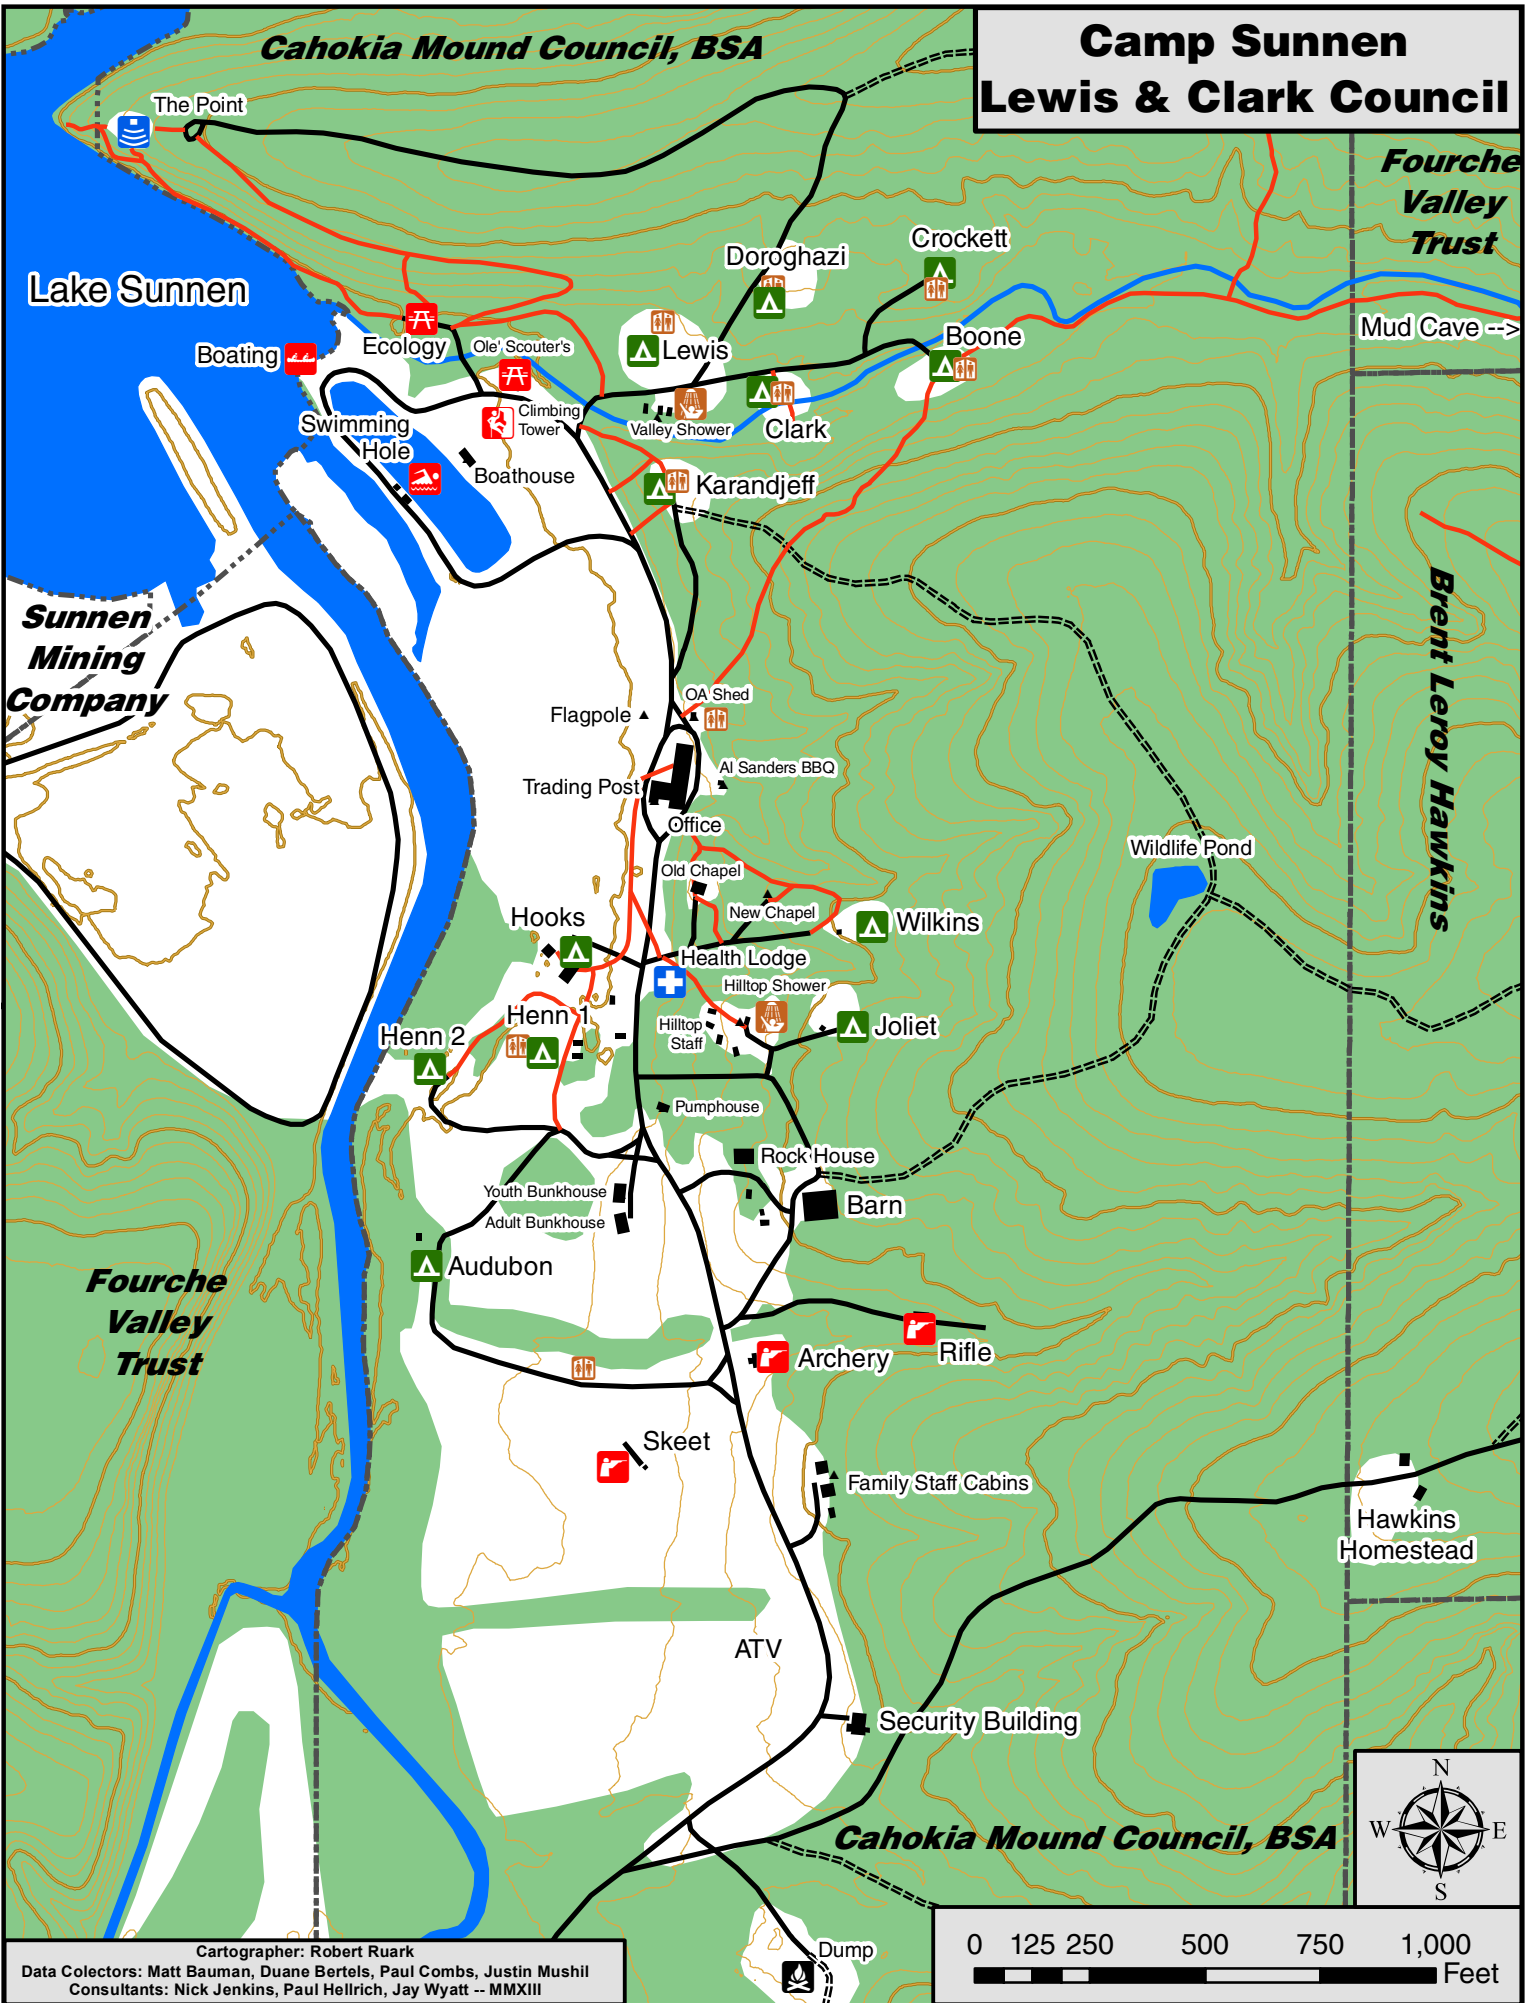

# Camp Sunnen Lewis & Clark Council

Cartographer: Robert Ruark  
Data Collectors: Matt Bauman, Duane Bertels, Paul Combs, Justin Mushil  
Consultants: Nick Jenkins, Paul Hellrich, Jay Wyatt -- MMXIII