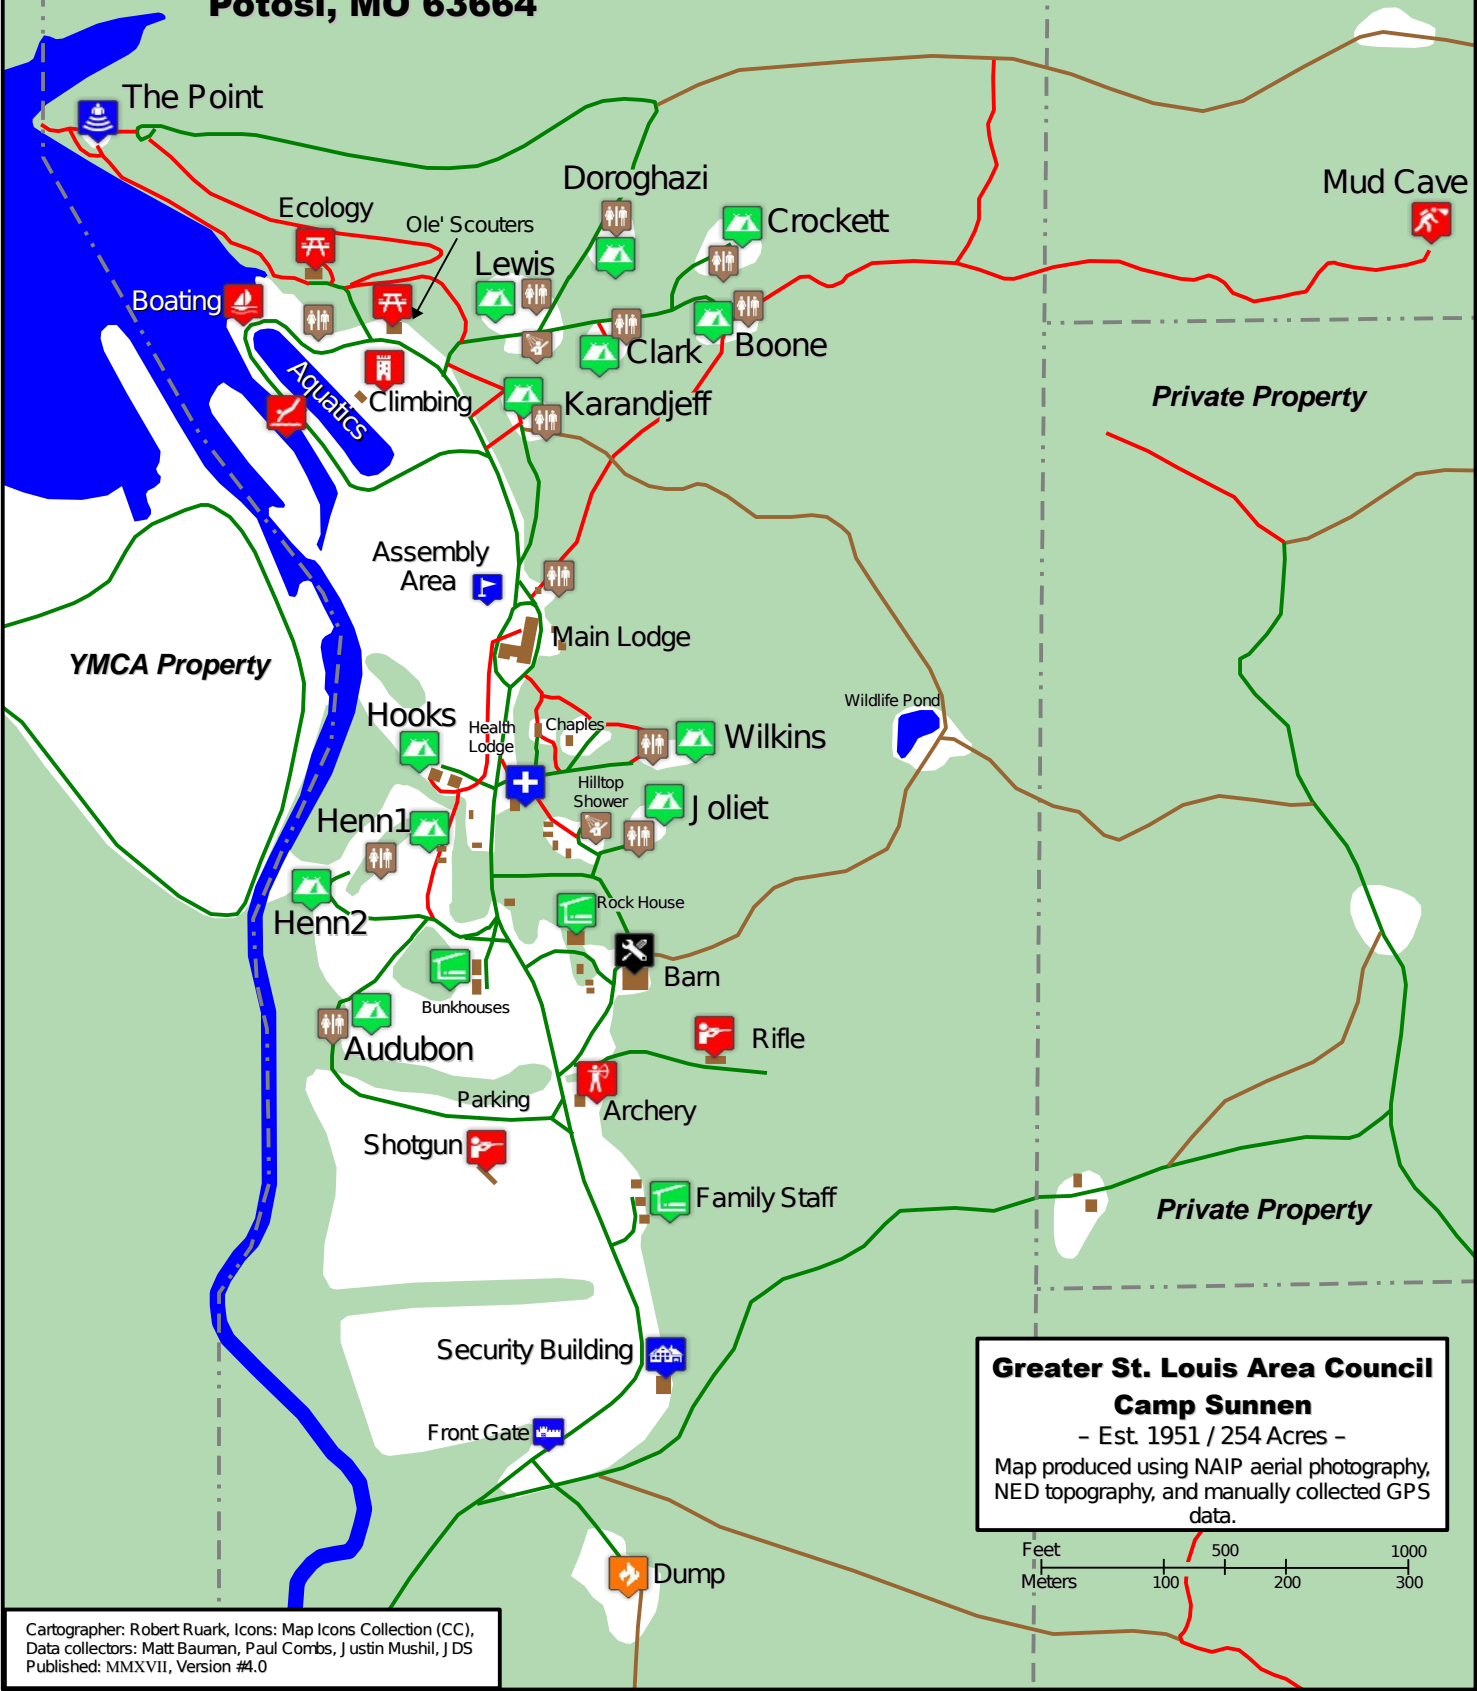

# Camp Sunnen

11304 Sunnen Lake Road  
Potosi, MO 63664

	Road			Program
	ATV			Camping
	Trail			Latrine
	Property Line			

**Greater St. Louis Area Council  
Camp Sunnen**

- Est. 1951 / 254 Acres -  
Map produced using NAIP aerial photography,  
NED topography, and manually collected GPS  
data.

Cartographer: Robert Ruark, Icons: Map Icons Collection (CC),  
Data collectors: Matt Bauman, Paul Combs, J ustin Mushil, J DS  
Published: MMXVII, Version #4.0