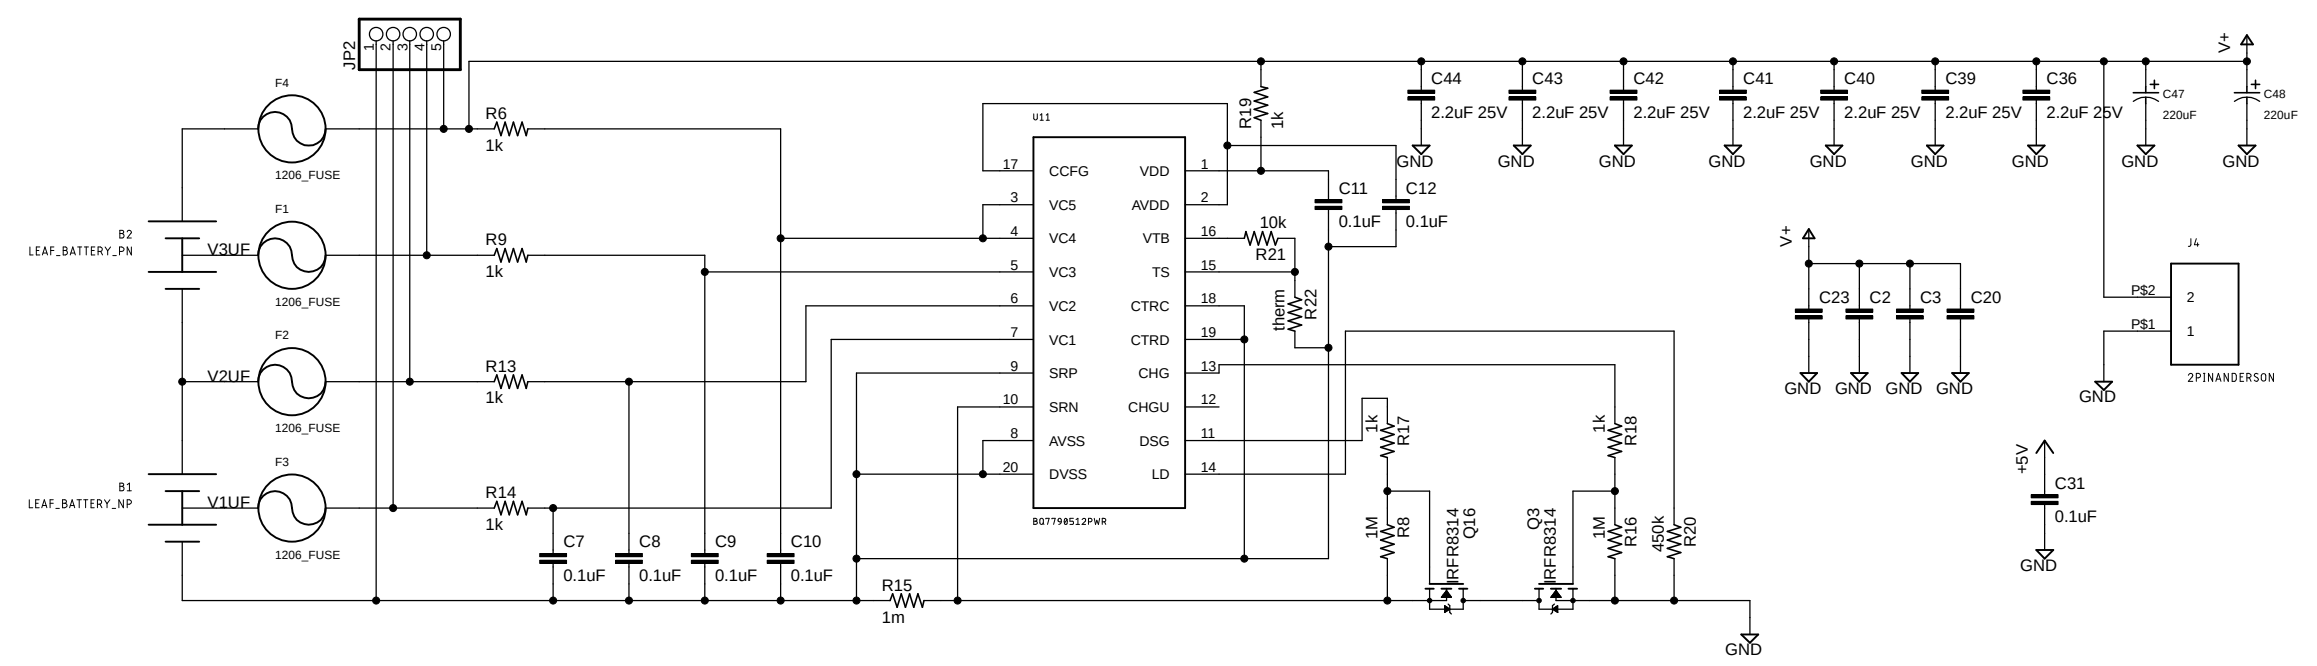

1kWh Nissan Leaf Battery Power Bank

Battery Protection

USB Connectors

13.5V Buck

5.25V Buck